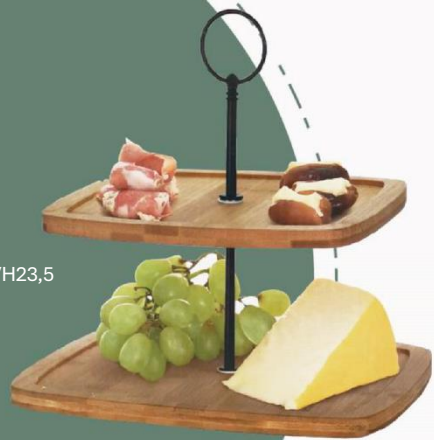

CK64103-2
5 pcs Bamboo Tool
Holder size: Ø8x22cm
Salad spoon: 2 spoons (H30cm)
Salad spoon(H30cm)/Spatula(30cm)

CH48810-4
Bread Box W/Bamboo Board
Size: 19x12,6x6cm

CH48810-3
Bread Box W/Bamboo Board
Size: 24,2x18,8x7,5cm

CH48810-1
Bread Box W/Bamboo Board
Size: D19x7,8cm

CH48810-4
Bread Box W/Bamboo Board
Size: D28,2x9cm

CH48810-5
Bread Box W/Bamboo Board
Size: 23,5x23,5x10,9cm

CK32505-4
Food Frame
Size: D25x1,2/D21x1,2cm/H23,5

CK3255-5
Food Frame
Size: D25x1,2/D21x1,2cm/H23,5

CK32505-1
Food Frame
Size: 28x36cm

CH67720-2
Table
Size: 50x29,5x25cm

CK64103-2
Bamboo Cutting Board
Size: 35x25x1,5cm

CH68433
Tray
Size: 24,5x5cm

CH68433-1
Tray
Size: 30x5cm