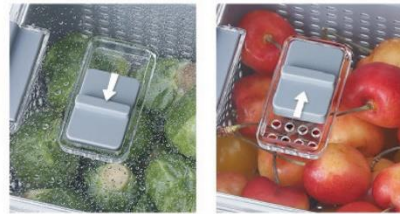

CK49970 / 2L
Storage Box w/Drain
Basket Size:20x13.5x11.5cm

SMART