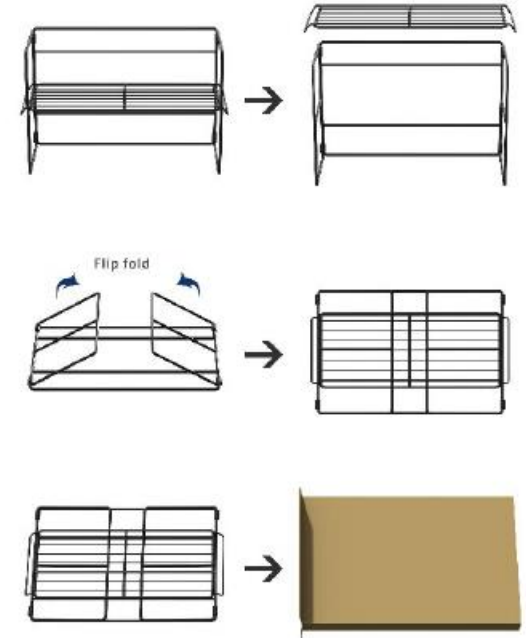

Storage Shelf

CH53210-3
Storage Shelf
Size:25.5x10x28.5cm

Folding
Size: 10x7x28.5cm

CH53210-4
Storage Shelf
Size:30x10x41cm

Folding
Size: 10x7.5x43cm

CH53210-1
Storage Shelf
Size:30/24x18x32cm

Folding
Size: 18x9x30.5cm

CH80116-4
Storage Shelf
Size:27.5x24x31.5cm

Folding
Size: 23.5x7x35cm

CH80116-5
Storage Shelf
Size:28x24x51 cm

Folding
Size: 23.5x7x54cm

Storage Shelf

CH79136
Storage Shelf
Size:29x27x30cm

Folding
Size: 34x9x28cm

CH79136-1
Storage Shelf
Size:26x13x30cm

Folding
Size: 24.5x2x32cm

CH80116-3
Storage Shelf
Size:28x27x30cm
Folding Size:31x5.5x30cm

CH80116-1
Storage Shelf
Size:28x27.6x19cm
Folding
Size:30x3x26cm

CH80116-2
Storage Shelf
Size:28x12x19.2cm
Folding
Size:29x1.5x19cm

CH80116
Storage Shelf
Size:28x16.5x30cm
Folding
Size:30x1.5x28cm

Folding
Size: 44x6x27cm

CK15863
Storage Rack
Size:43.8x27cm

CH12203-6
Storage Rack
Size:40x22.5x18cm

CH80116-6
Storage Rack
Size:47x20x5cm

CK48153
Cooling Rack
Size:40x25x7cm