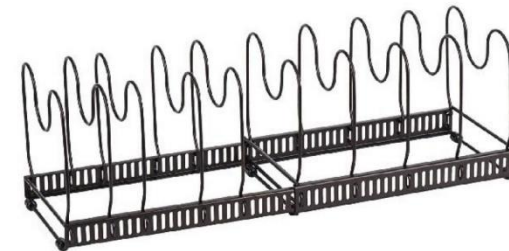

Folding
Size: 32.5x2x17cm

CT14780
Cooling Rack
Size:44.7x32x1.8cm

Folding
Size: 15x2x32cm

Pot Lid Holder

CH79136-8
Pot Lid Holder
Size:48x20x42cm
Folding
Size:42x20x6cm

CH79136-9
Pot Lid Holder
Size:26x20x38cm
Folding
Size:37.5x20.5x4cm

CH80116-10
Pot Lid Holder
Size:60(30.5)x18x19.5cm
Folding
Size:31.5x21x6cm

Foldable Fruit Basket

Meet your need of all sizes
Six forms to change at will

CH79280-2/S
Multi-functional
Foleling Basket
Size:25cm

CH79280/M
Multi-functional
Foleling Basket
Size:31cm

CH79280-1/L
Multi-functional
Foleling Basket
Size:35cm

RELEASE SPACE

Multi-specific Free Combination

CK55998-3
Pot Lid Holder
Size: 19.5x18x5.5cm

Folding
Size: 19.5x5.5x19cm