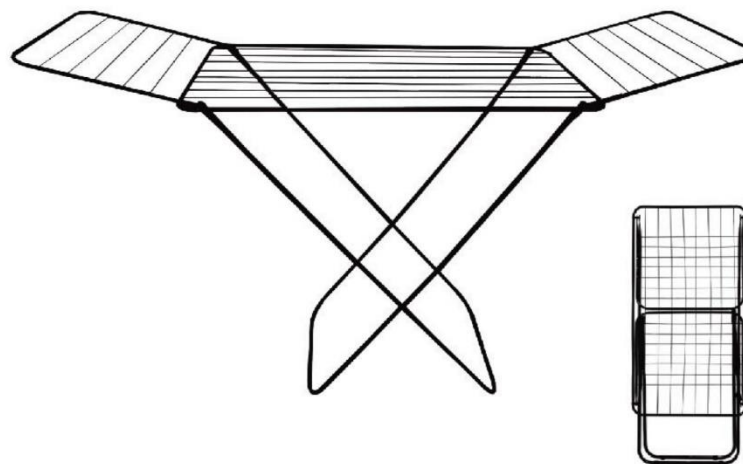

CH79436-2
Storage Rack
Size:65x20x27 cm
Folding
Size:65x2.5x20cm

CH79436-4
Storage Rack
Size:65x20x180cm
Folding
Size:180x20x9cm

CH79436-3
Storage Rack
Size:65x20x80cm
Folding
Size:80x5x20cm

CH69350
Organizer Cart
Size:77x29.5x45cm

Folding
Size: 96x6.8cm

CH74326
Rack With Weeks
Size:44x17x80cm

Drying Rack

CH14285
Clothes Rack
Size:180x50x105cm

Folding
Size: 18x8x7cm

CN99023
Towel Rack
Size:82x48x46cm

CH14285-20
Bathroom Towel Rack
Size:70x35x80cm