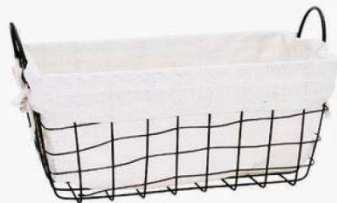

CK32505-5
Bamboo Dessert Stand
Size: D25x1.2/D21x1.2/H23.5

CK32505-1
Bamboo Dessert Stand
Size: D28x1.2/D21x1.2/D16x1.2/H36

CH93713
Basket
Size:32x24.5x17.5cm

CH93583
Basket
Size:24x19.5x16cm

CH93352-2
Basket
Size:30x20.5x16cm

CH93352-1
Basket
Size:33.5x23x17cm

CH93352
Basket
Size:36x26x18cm

CH93563
Basket
Size:27x16x16.5cm

CH93543
Basket
Size:23x19x17cm

Material: metal/cotton

CH93553
Basket
Size:24x20x17cm

CH93533
Basket
Size:27x17x16cm

CH93693
Basket
Size:31x21x18cm

CH93593
Basket
Size:34x25x17.5cm

Material: Dawn redwood

CH93663
Basket
Size:34x20.5x6cm

CH44223-1
Folding Basin
Size:33x5.5x12.5cm c

CH93603
Basket
Size:30x23x14cm

CH93613
Basket
Size:23x14x9cm

CH93623
Basket
Size:26x17x10cm

CH93633
Basket
Size:34x22x19.5cm

CH93392
Storage Basket
Size:31x22x26.5cm

CH93683
Storage Basket
Size:35x35x25cm

CH93362-2
Basket
Size:30x20.5x16cm

CH93362-1
Basket
Size:33.5x23x17.5cm