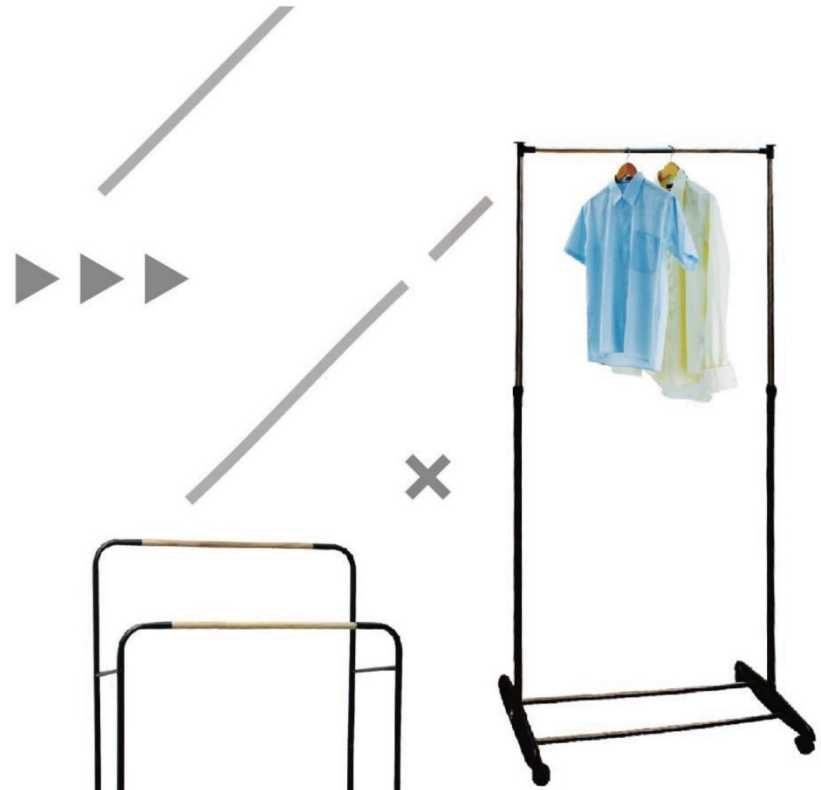

CG17600
Clothes Rack
Size:80x44x165cm