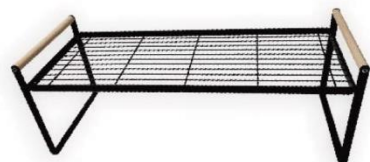

CH79280/M
Multi-functional
Foleling Basket
Size:31cm

CH79280-1/L
Multi-functional
Foleling Basket
Size:35cm

RELEASE SPACE

Multi-specific Free Combination

CK55998-3
Pot Lid Holder
Size: 19.5x18x5.5cm

Folding
Size: 19.5x5.5x19cm

CH54320
Wine Rack
Size:20.5x9.5x100.5cm

CRYSTAL CLEAR

Folding
Size: 24.5x3x56.5cm

CH12459-9
Foldable Garbage Rack
Size:56x24cm

Folding
Size: 67.5x3x23cm

CH50380-20A
Storage Shelf
Size:59.5x22.5x22cm

CK32505-4
Bamboo Dessert Stand
Size: D25x1.2/D21x1.2/H23.5

CK32505-5
Bamboo Dessert Stand
Size: D25x1.2/D21x1.2/H23.5

CK32505-1
Bamboo Dessert Stand
Size: D28x1.2/D21x1.2/D16x1.2/H36

CH93713
Basket
Size:32x24.5x17.5cm

CH93583
Basket
Size:24x19.5x16cm

CH93352-2
Basket
Size:30x20.5x16cm